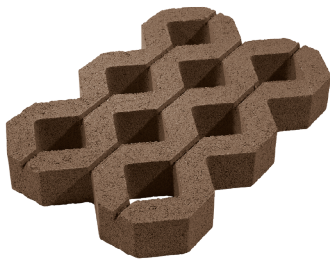

Turfstone

Turfstone’s grid pattern allows grass to grow while protecting the root system from compaction by vehicular traffic. It is ideal for greenbelts that require occasional vehicle use such as overflow parking and fire access lanes. Turfstone pavements with established grass reduces stormwater runoff and lowers the reflected temperatures associated with impenetrable surfaces.

Stocked Colors:

Gray

Shown: This Gray Turfstone is filled with artificial turf for a greenbelt appearance where reduced maintenance and water use is desired.

Turfstone
15.60" x 23.50"

Turfstone	80 mm
Size (in inches)	15.60 x 23.50
Sq Ft per Stone	2.56
Stones per Sq Ft	.39
Sq Ft per Pallet	104
Stones per Pallet	40
Weight per Stone	52 lbs
Weight per Pallet	2184 lbs

Joint Sand

NOTE: ALWAYS VIEW PRODUCT SAMPLES PRIOR TO INSTALLATION The color and texture of Angelus products are not specific to any product or groups of products. Variation in color, shades of color, texture, and aggregate exposure is inherent in all concrete products and exact matches cannot be guaranteed. Not all products are stocked in all colors. Charts with more product related color availability are shown from product pages. Colors and textures represented in print and online are as close as possible to the actual product. Photographic techniques, printing techniques and viewing monitors – as well as actual viewing conditions – can alter perception of color.

TURFSTONE

Solid Colors (swatches shown in Antique Cobble I)

GRAY

**AVAILABLE WITH
RECYCLED CONTENT**

Turfstone Runner

100% Turfstone